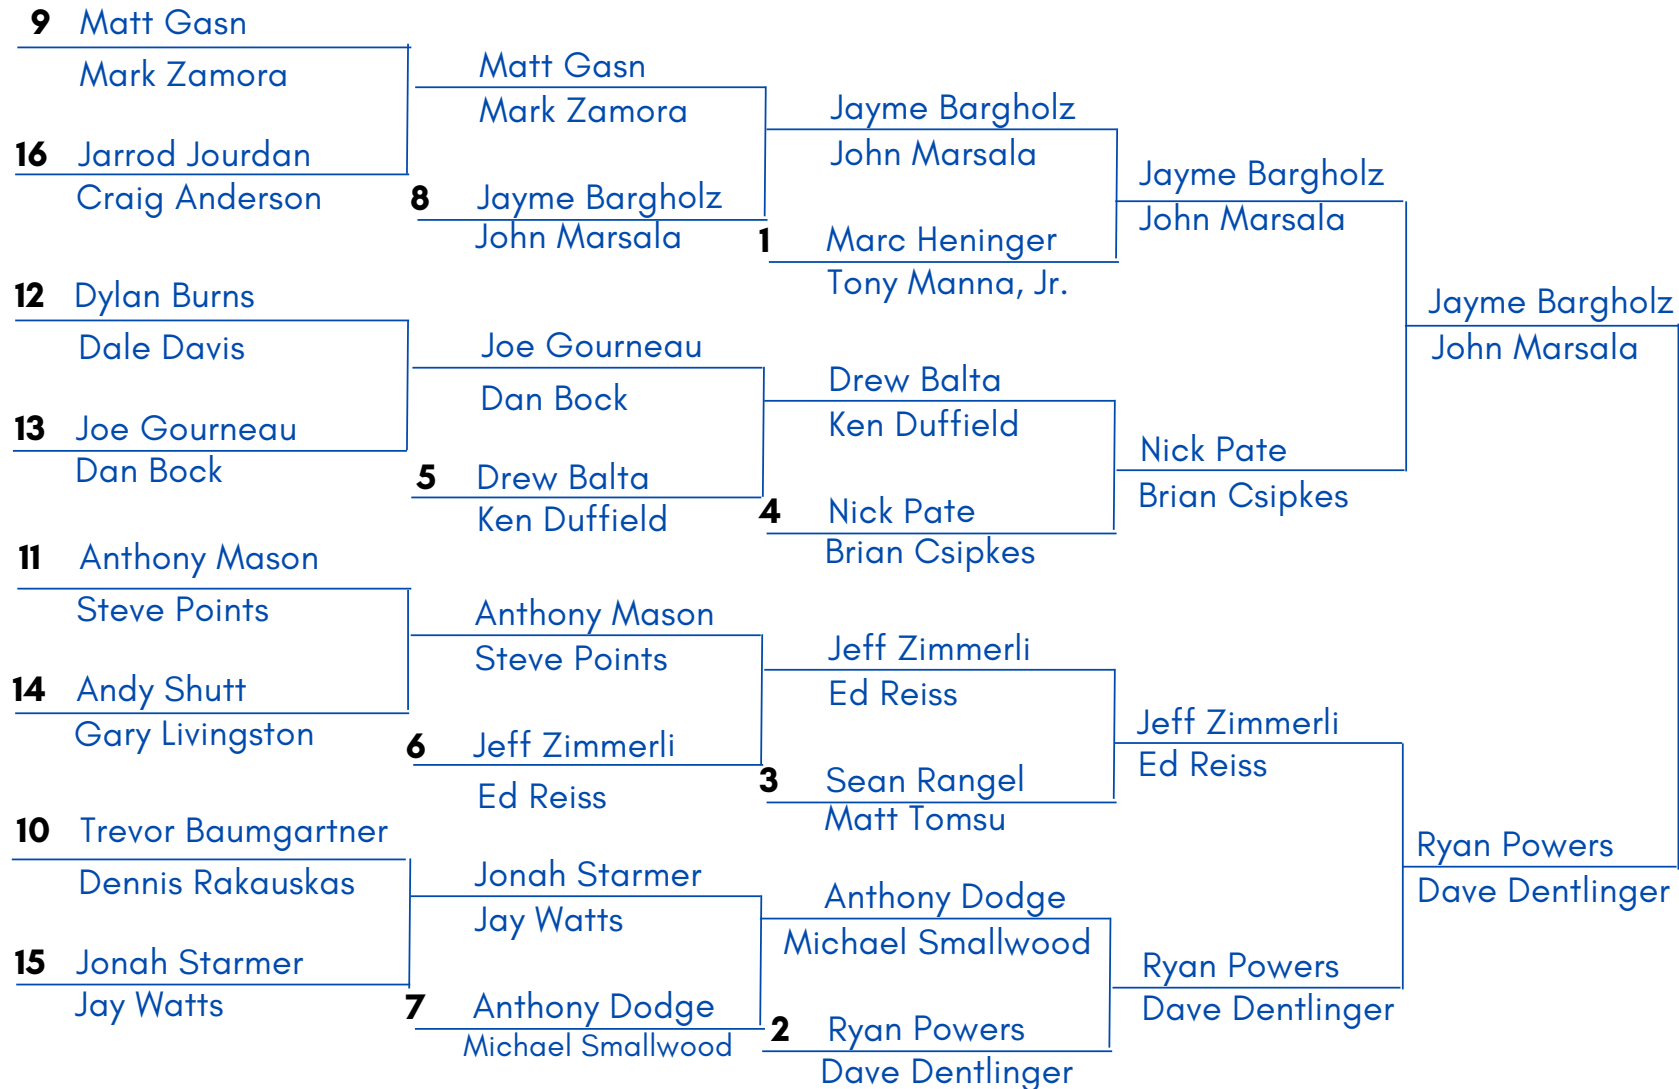

# 2022 JOE TOMSU MEMORIAL OVER/UNDER SCRATCH DOUBLES

**2022 Champions**

**Dave Dentlinger(L)  
Ryan Powers(R)**

FRED & PAMELA  
**BUFFETT  
CANCER  
CENTER**

**Baer Foundation**